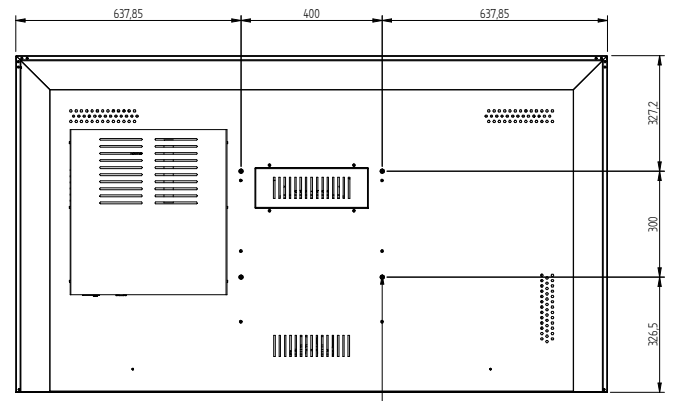

Model Name		Model Code	Manufacturer	Ch. No.	Revision
CAE		W75AN700V1	displayhub		
Color		White	Material	ABS	Surface Treatment
Screen		75"	Resolution	3840x2160	Refresh Rate
Input		HDMI 2.0	Output	DP 1.4	Power
Weight		12.5kg	Dimensions (mm)	1675.7 x 932.3 x 50.6	Volume (cm³)
Lead Time		2-3 weeks	Warranty	3 years	Service
displayhub profession electronics Light Signage Monitor 75" UHD 700nit W75AN700V1