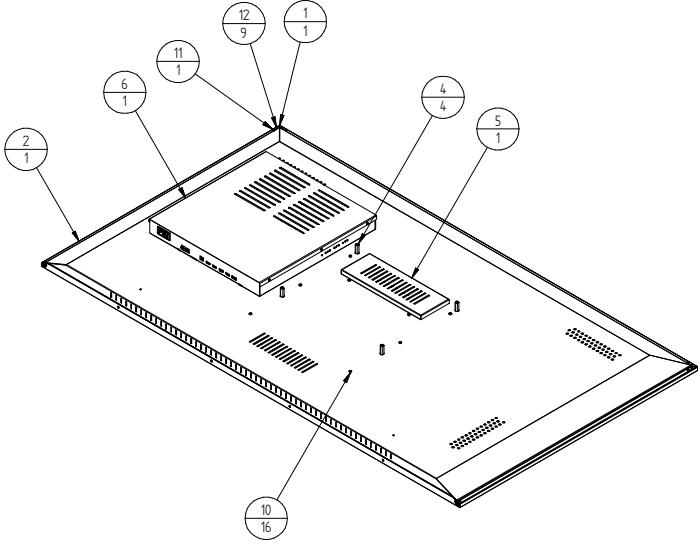

Model Name		Model Code	Manufacturer	Ch. No.	Revision
CAE		W75AN700V1	displayhub		
Color		White	Material	ABS	Surface Treatment
Screen		75"	Resolution	3840x2160	Refresh Rate
Input		HDMI 2.0	Output	DP 1.4	Power
Weight		12.5kg	Dimensions (mm)	1675.7 x 932.3 x 50.6	Volume (cm³)
Lead Time		2-3 weeks	Warranty	3 years	Service
displayhub profession electronics Light Signage Monitor 75" UHD 700nit W75AN700V1