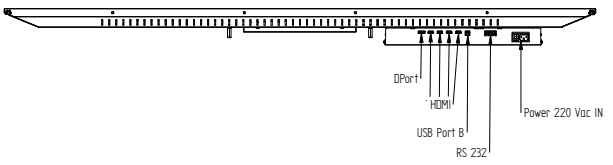

Model Name		Model Code	Manufacturer	Ch. No.	Revision
CAE		W75AN700V1	displayhub		
Color		White	Material	ABS	Surface Treatment
Screen		75"	Resolution	3840x2160	Refresh Rate
Input		HDMI 2.0	Output	DP 1.4	Power
Weight		12.5kg	Dimensions (mm)	1675.7 x 932.3 x 50.6	Volume (cm³)
Lead Time		2-3 weeks	Warranty	3 years	Service
displayhub profession electronics Light Signage Monitor 75" UHD 700nit W75AN700V1