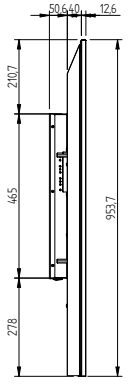

Model Name		Model Code	Manufacturer	Ch. No.	Revision
CAE		W75AN700V1	displayhub		
Color		White	Material	ABS	Surface Treatment
Screen		75"	Resolution	3840x2160	Refresh Rate
Input		HDMI 2.0	Output	DP 1.4	Power
Weight		12.5kg	Dimensions (mm)	1675.7 x 932.3 x 50.6	Volume (cm³)
Lead Time		2-3 weeks	Warranty	3 years	Service
displayhub profession electronics Light Signage Monitor 75" UHD 700nit W75AN700V1