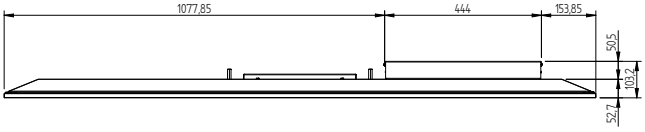

Model Name		Model Code	Manufacturer	Ch. No.	Revision
CAE		W75AN700V1	displayhub		
Color		White	Material	ABS	Surface Treatment
Screen		75"	Resolution	3840x2160	Refresh Rate
Input		HDMI 2.0	Output	DP 1.4	Power
Weight		12.5kg	Dimensions (mm)	1675.7 x 932.3 x 50.6	Volume (cm³)
Lead Time		2-3 weeks	Warranty	3 years	Service
displayhub profession electronics Light Signage Monitor 75" UHD 700nit W75AN700V1