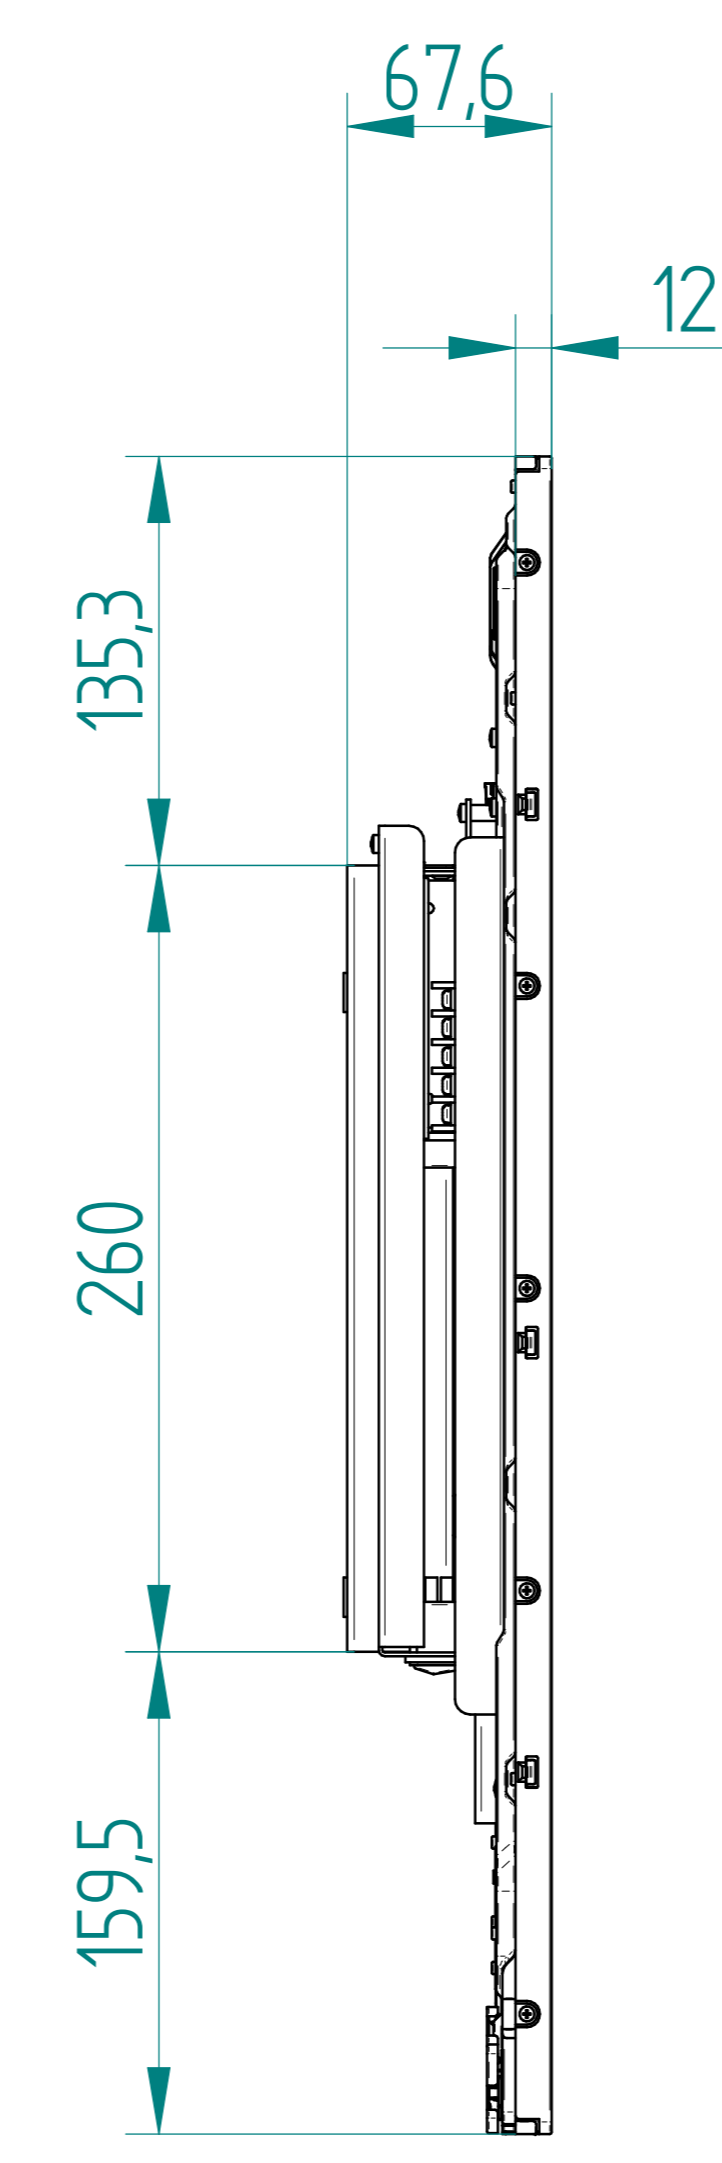

displayhub professional optoelectronics	IL DISEGNO E TUTTI I DIRITTI SONO DI PROPRIETA' DI DISPLAYHUB GmbH DRAWINGS AND ALL RIGHTS RESERVED BY DISPLAYHUB GmbH
<table border="1"> <tr> <th>Rev.</th> <th>Descr.</th> <th>Mod.</th> <th>Aut.</th> <th>Data</th> </tr> <tr> <td> </td> <td> </td> <td> </td> <td> </td> <td> </td> </tr> </table>	<table border="1"> <tr> <td>Material</td> <td> </td> </tr> <tr> <td>Treat. surf.</td> <td> </td> </tr> <tr> <td>Heat treat.</td> <td> </td> </tr> <tr> <td>Treat. temp.</td> <td> </td> </tr> <tr> <td>Coating</td> <td> </td> </tr> </table>	<table border="1"> <tr> <td> </td> <td> </td> <td> </td> <td> </td> </tr> <tr> <td> </td> <td> </td> <td> </td> <td> </td> </tr> <tr> <td> </td> <td> </td> <td> </td> <td> </td> </tr> </table>
LS430LN500V1-000	LITE SYSTEM 431 NC UHD 500NI T	16.09.2022