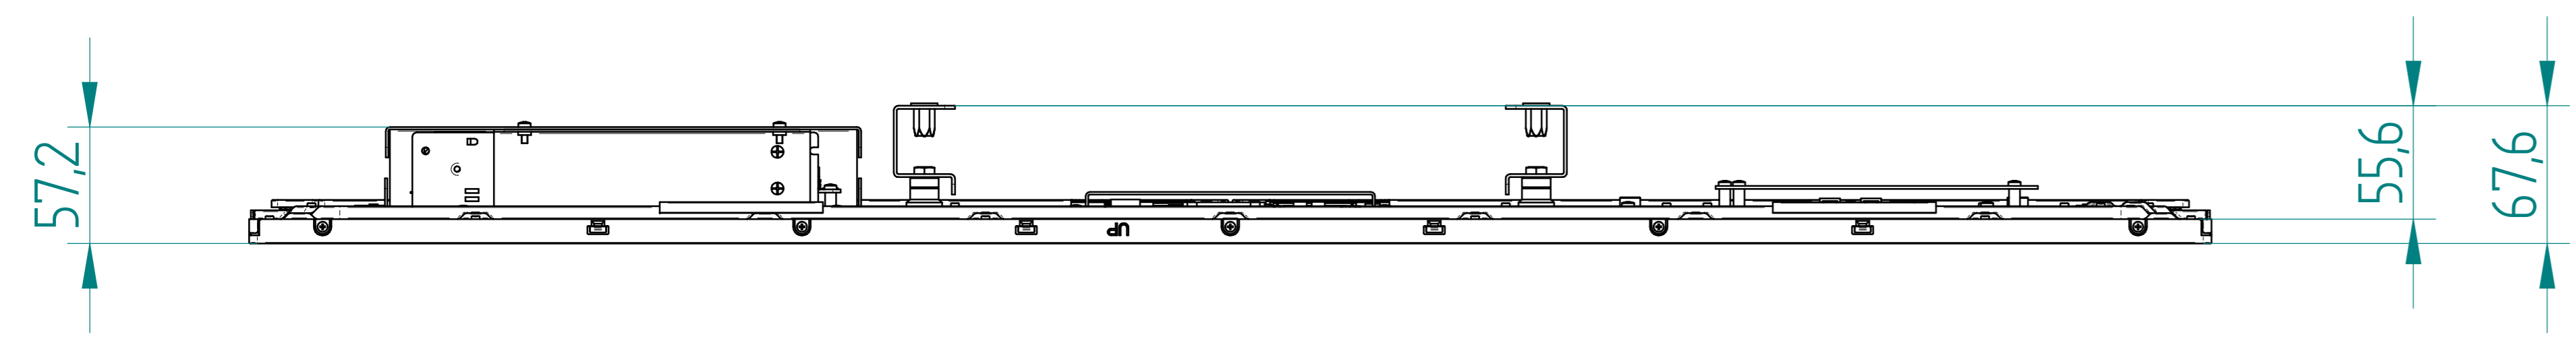

displayhub professional optoelectronics	IL DISEGNO E TUTTI I DIRITTI SONO DI PROPRIETA' DI DISPLAYHUB GmbH DRAWINGS AND ALL RIGHTS RESERVED BY DISPLAYHUB GmbH
<table border="1"> <tr> <th>Rev.</th> <th>Descr.</th> <th>Mod.</th> <th>Aut.</th> <th>Data</th> </tr> <tr> <td> </td> <td> </td> <td> </td> <td> </td> <td> </td> </tr> </table>	<table border="1"> <tr> <td>Material</td> <td> </td> </tr> <tr> <td>Treat. surf.</td> <td> </td> </tr> <tr> <td>Heat treat.</td> <td> </td> </tr> <tr> <td>Treat. temp.</td> <td> </td> </tr> <tr> <td>Coating</td> <td> </td> </tr> </table>	<table border="1"> <tr> <td> </td> <td> </td> <td> </td> <td> </td> </tr> <tr> <td> </td> <td> </td> <td> </td> <td> </td> </tr> <tr> <td> </td> <td> </td> <td> </td> <td> </td> </tr> </table>
LS430LN500V1-000	LITE SYSTEM 431 NC UHD 500NI T	16.09.2022