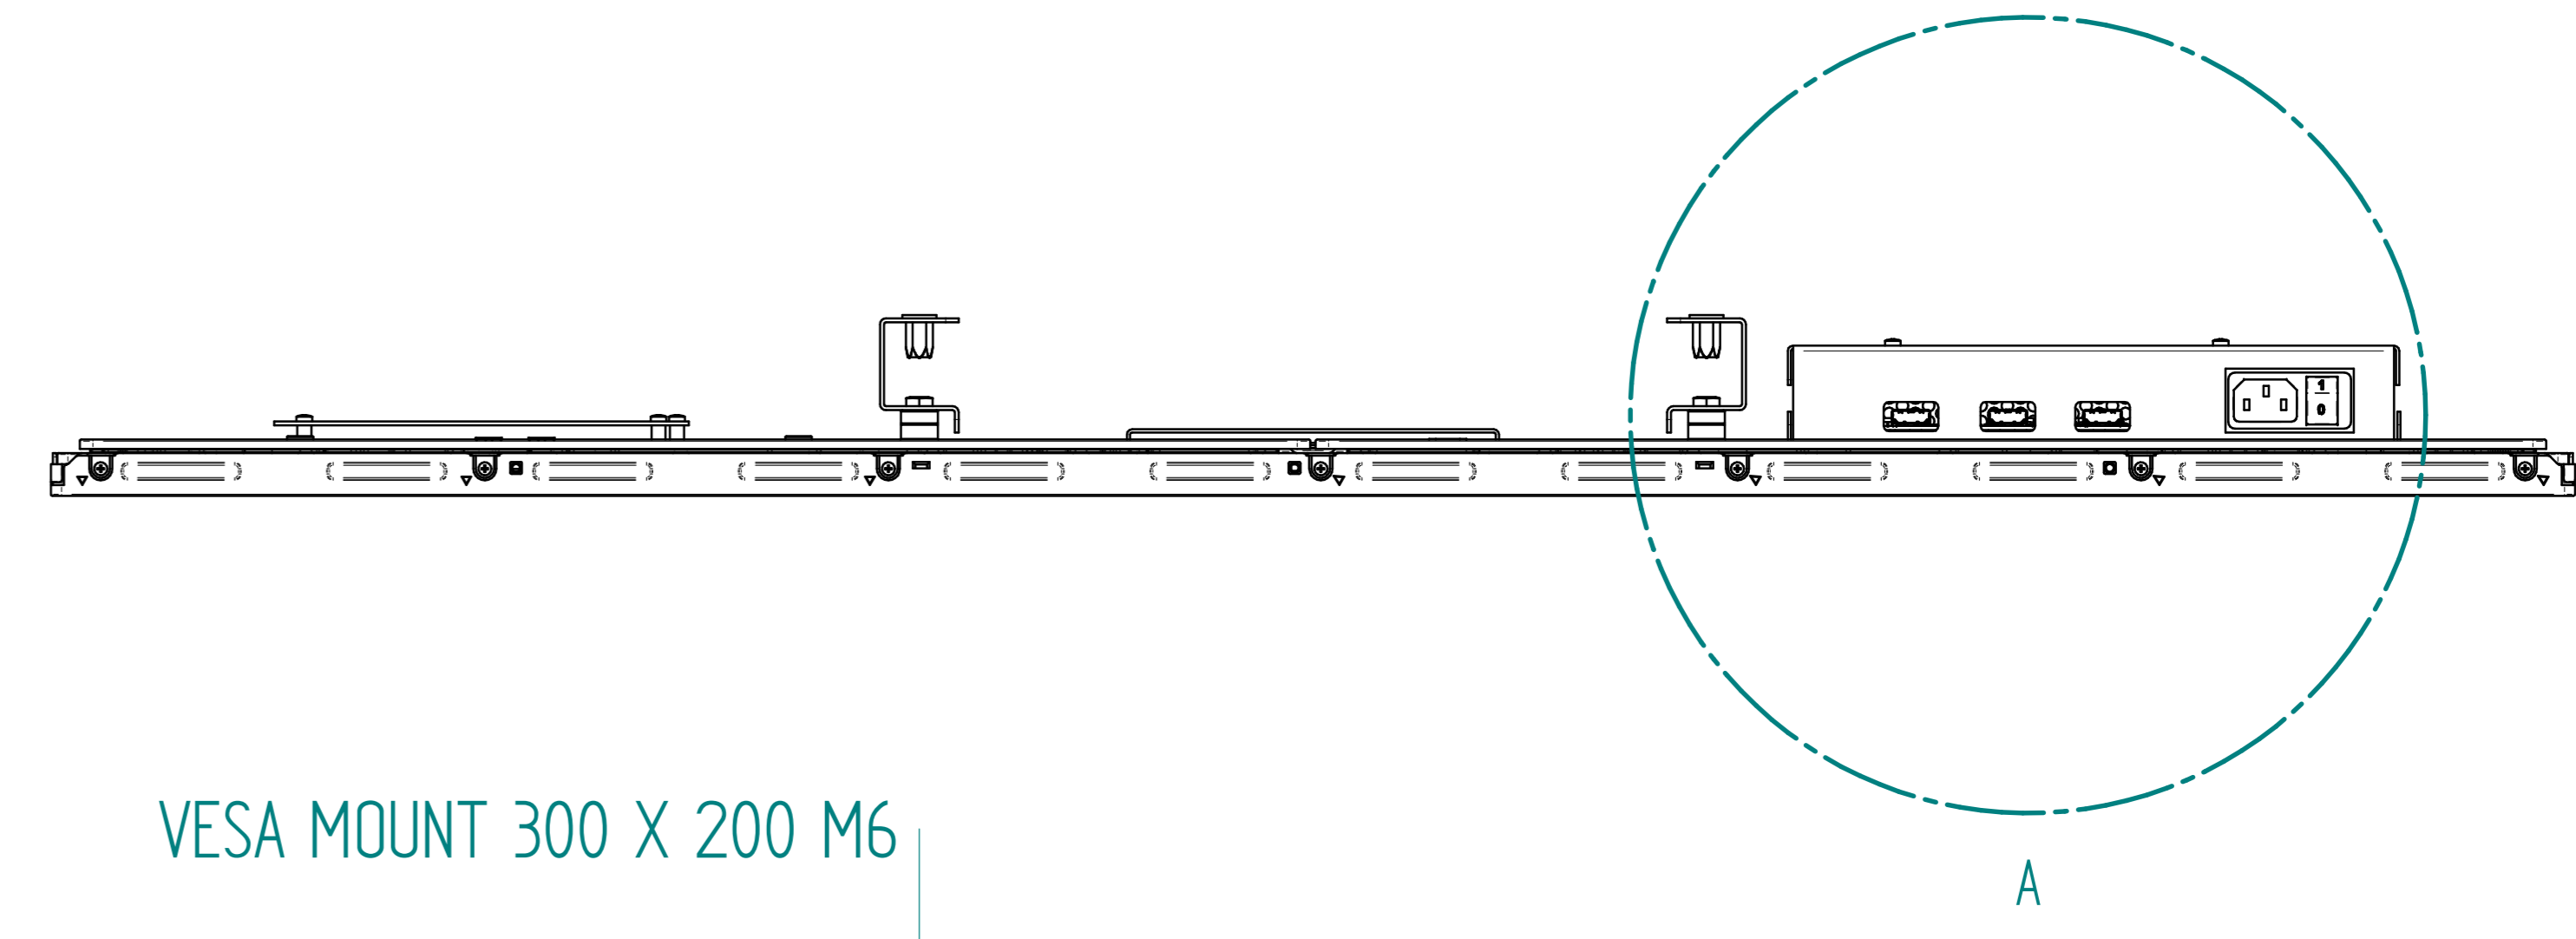

displayhub professional optoelectronics	IL DISEGNO E TUTTI I DIRITTI SONO DI PROPRIETA' DI DISPLAYHUB GmbH DRAWINGS AND ALL RIGHTS RESERVED BY DISPLAYHUB GmbH
<table border="1"> <tr> <th>Rev.</th> <th>Descr.</th> <th>Mod.</th> <th>Aut.</th> <th>Data</th> </tr> <tr> <td> </td> <td> </td> <td> </td> <td> </td> <td> </td> </tr> </table>	<table border="1"> <tr> <td>Material</td> <td> </td> </tr> <tr> <td>Treat. surf.</td> <td> </td> </tr> <tr> <td>Heat treat.</td> <td> </td> </tr> <tr> <td>Treat. temp.</td> <td> </td> </tr> <tr> <td>Coating</td> <td> </td> </tr> </table>	<table border="1"> <tr> <td> </td> <td> </td> <td> </td> <td> </td> </tr> <tr> <td> </td> <td> </td> <td> </td> <td> </td> </tr> <tr> <td> </td> <td> </td> <td> </td> <td> </td> </tr> </table>
LS430LN500V1-000	LITE SYSTEM 431 NC UHD 500NI T	16.09.2022