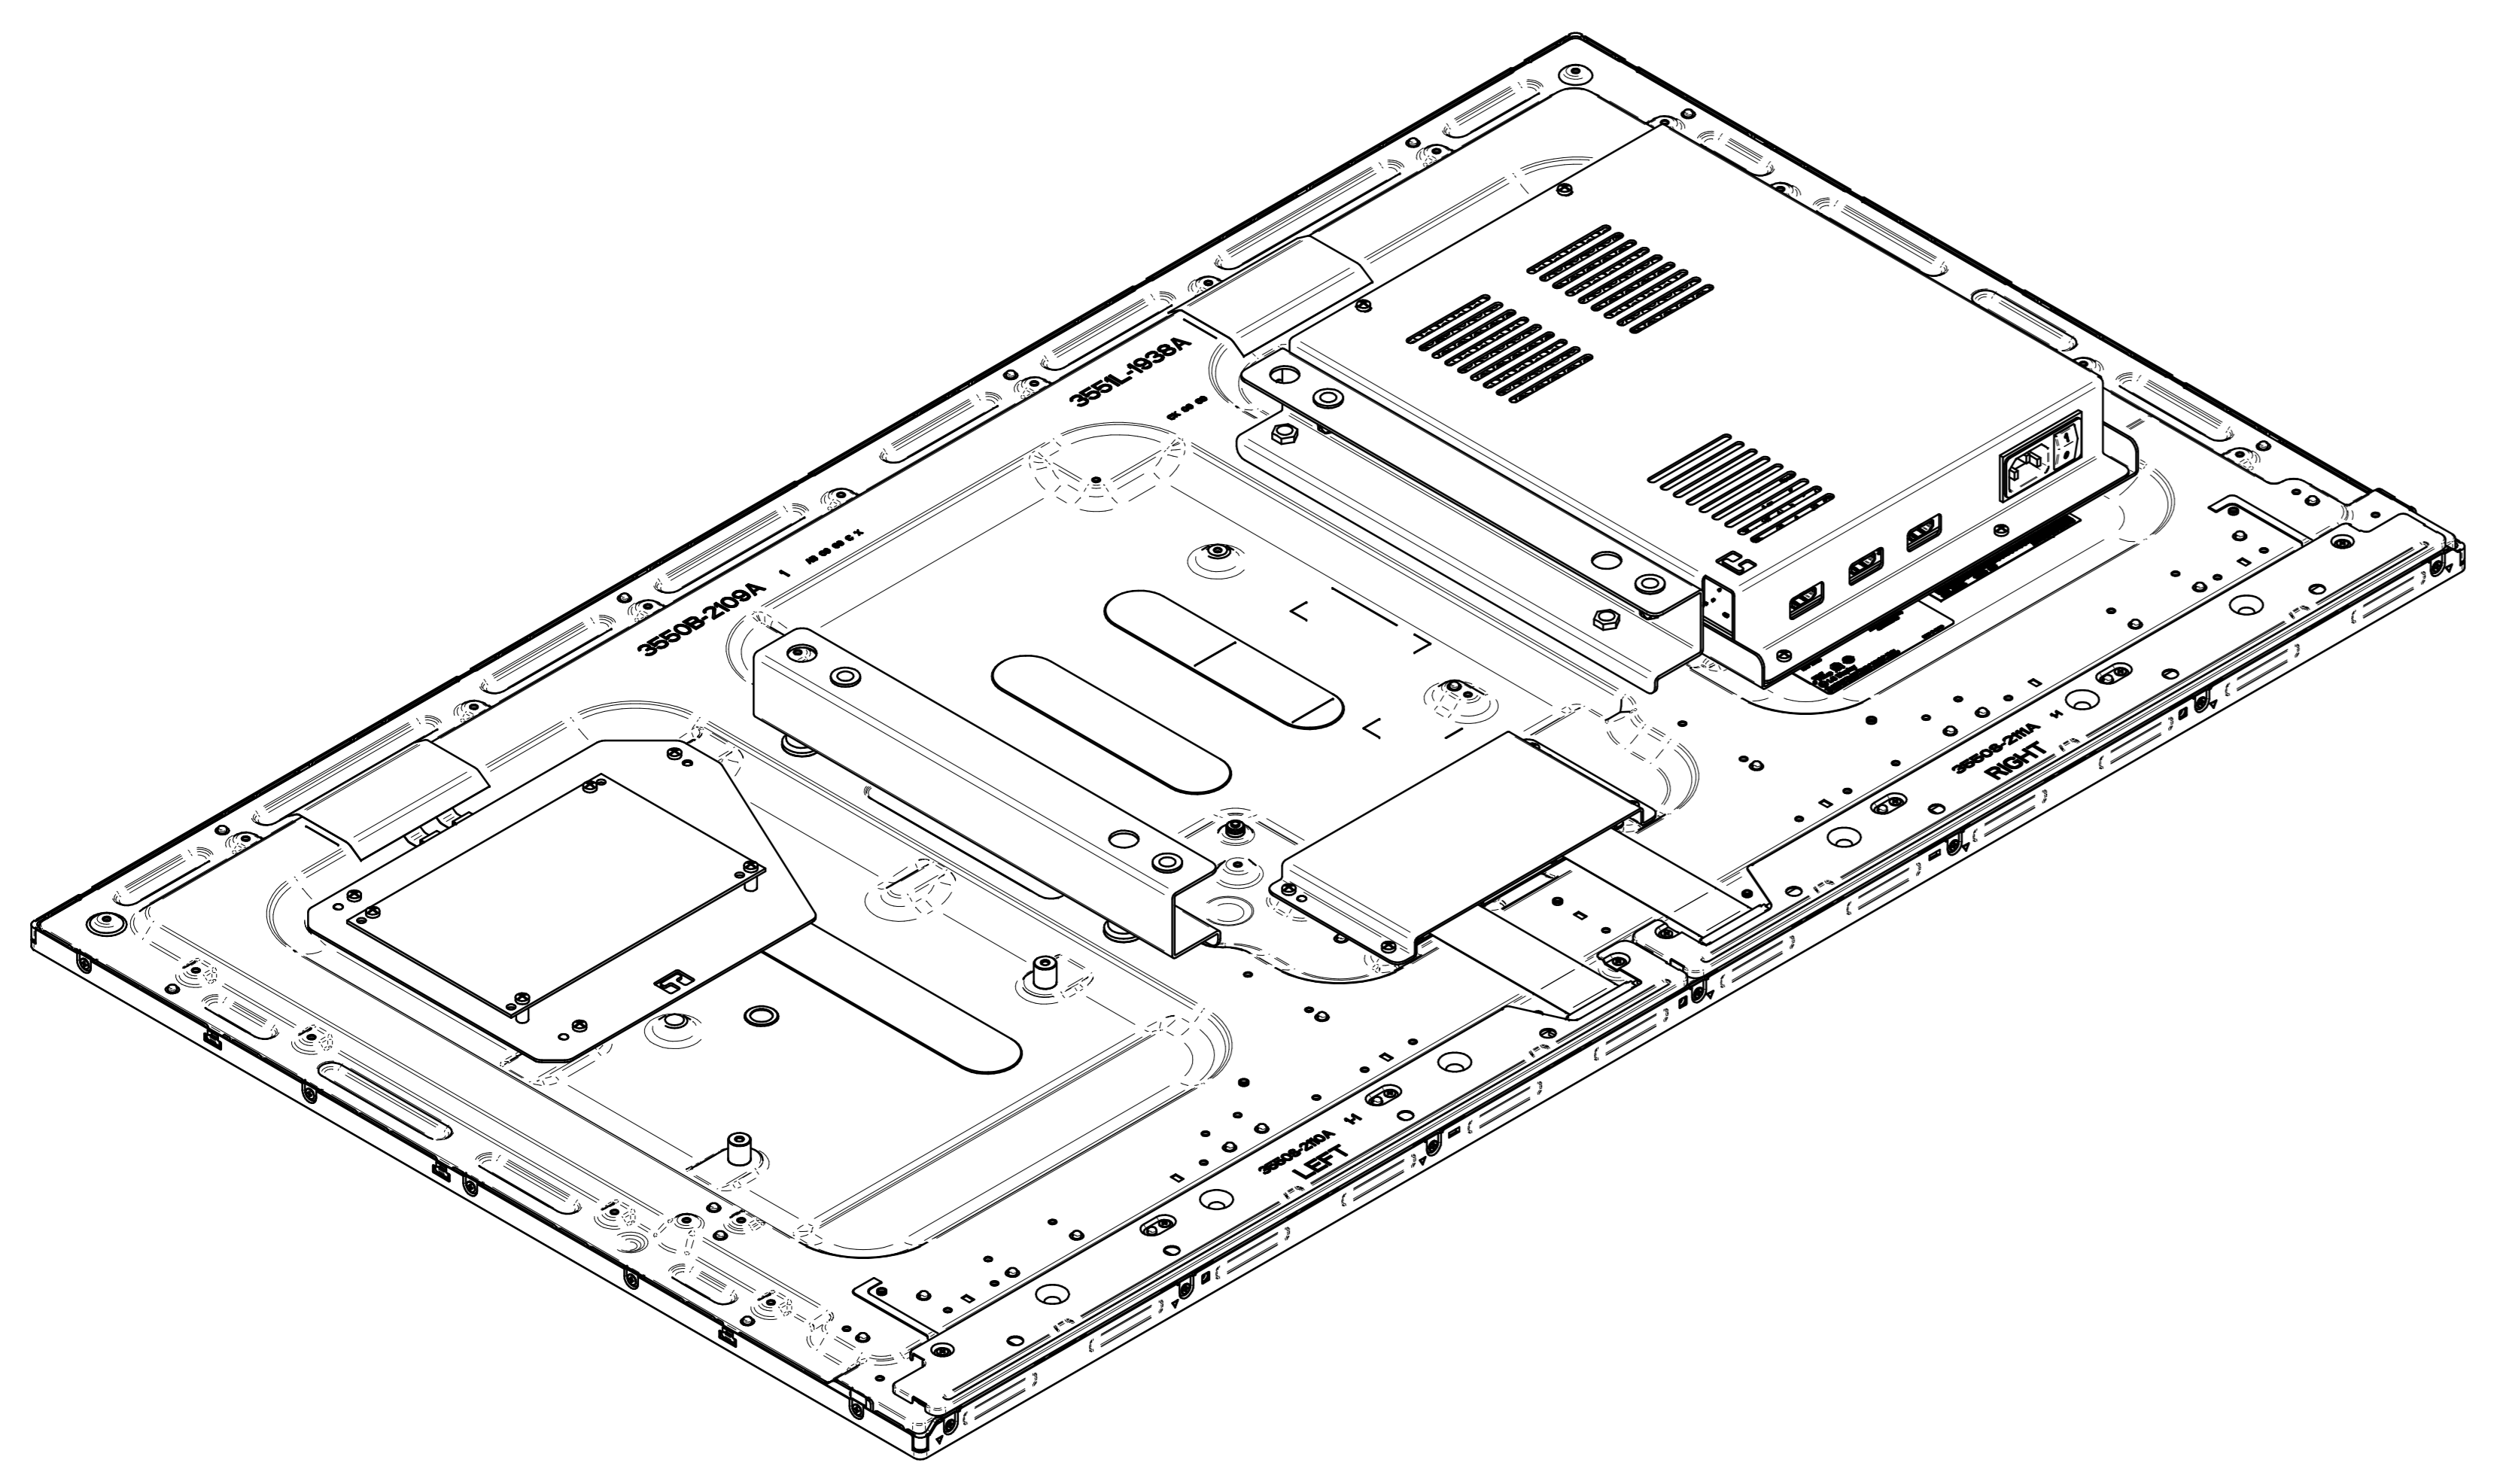

displayhub professional optoelectronics	IL DISEGNO E TUTTI I DIRITTI SONO DI PROPRIETA' DI DISPLAYHUB GmbH DRAWINGS AND ALL RIGHTS RESERVED BY DISPLAYHUB GmbH
<table border="1"> <tr> <th>Rev.</th> <th>Descr.</th> <th>Mod.</th> <th>Aut.</th> <th>Data</th> </tr> <tr> <td> </td> <td> </td> <td> </td> <td> </td> <td> </td> </tr> </table>	<table border="1"> <tr> <td>Material</td> <td> </td> </tr> <tr> <td>Treat. surf.</td> <td> </td> </tr> <tr> <td>Heat treat.</td> <td> </td> </tr> <tr> <td>Treat. temp.</td> <td> </td> </tr> <tr> <td>Coating</td> <td> </td> </tr> </table>	<table border="1"> <tr> <td> </td> <td> </td> <td> </td> <td> </td> </tr> <tr> <td> </td> <td> </td> <td> </td> <td> </td> </tr> <tr> <td> </td> <td> </td> <td> </td> <td> </td> </tr> </table>
LS430LN500V1-000	LITE SYSTEM 431 NC UHD 500NI T	16.09.2022