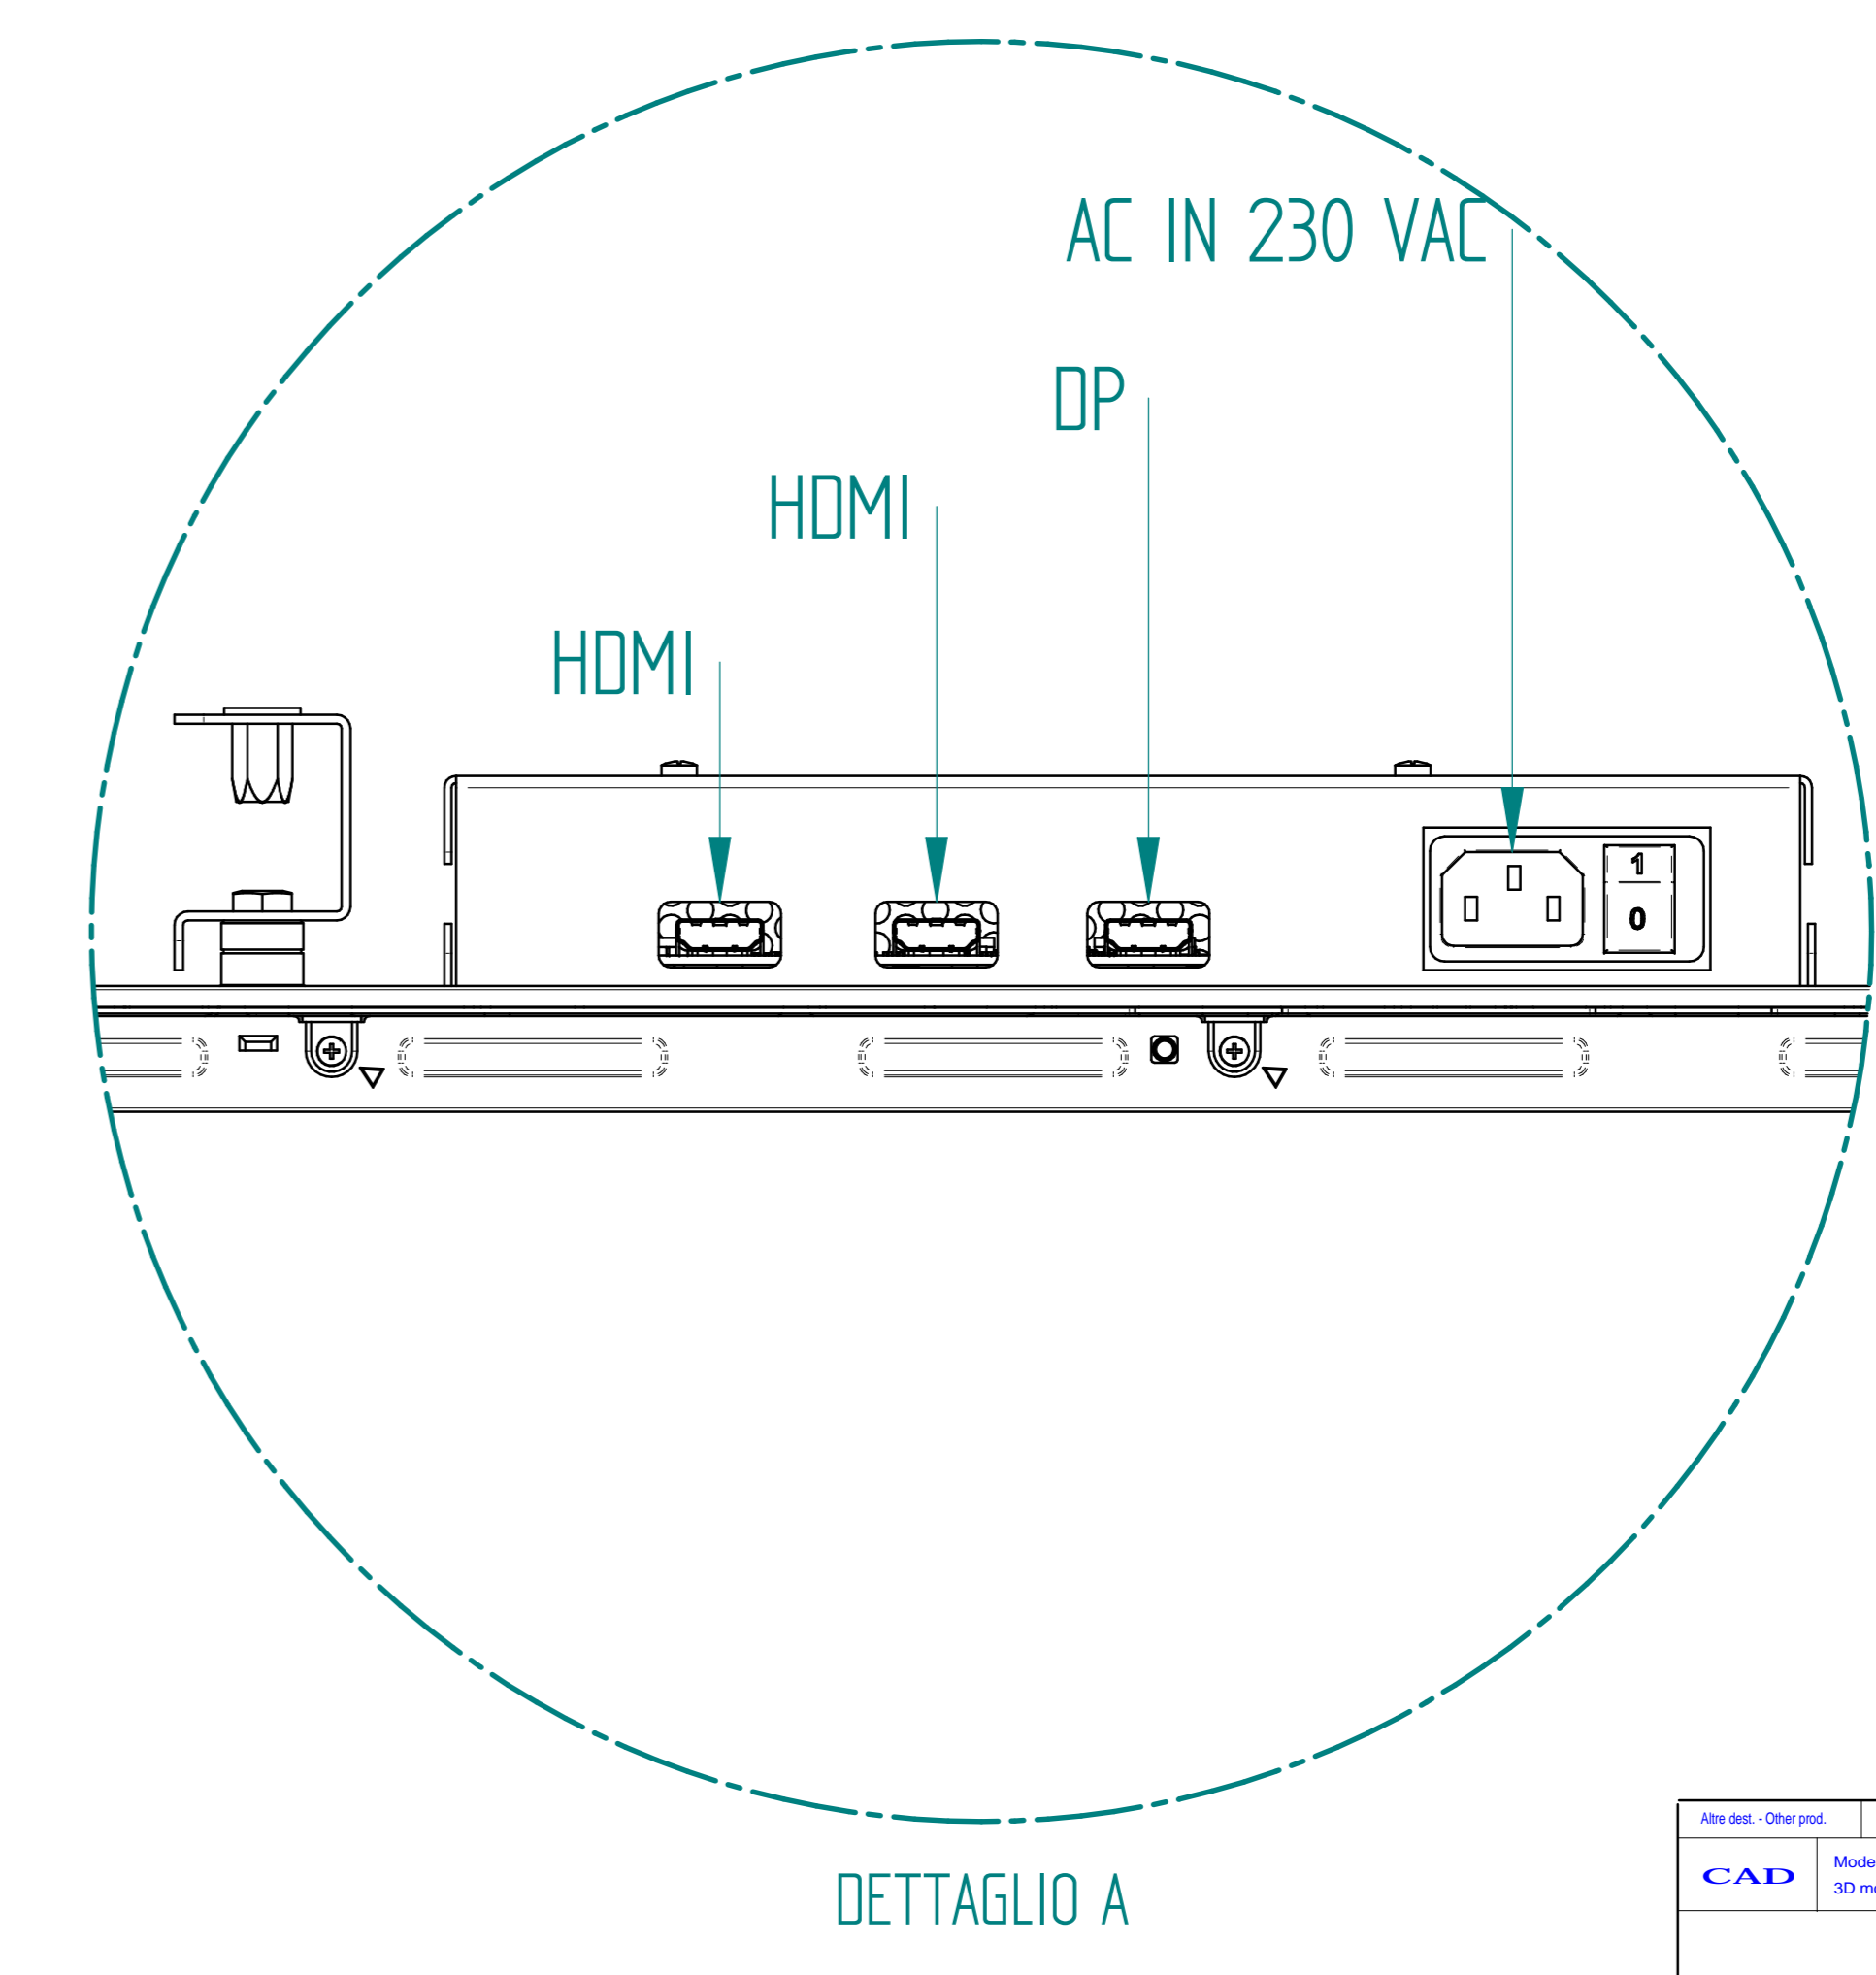

displayhub professional optoelectronics	IL DISEGNO E TUTTI I DIRITTI SONO DI PROPRIETA' DI DISPLAYHUB GmbH DRAWINGS AND ALL RIGHTS RESERVED BY DISPLAYHUB GmbH
<table border="1"> <tr> <th>Rev.</th> <th>Descr.</th> <th>Mod.</th> <th>Aut.</th> <th>Data</th> </tr> <tr> <td> </td> <td> </td> <td> </td> <td> </td> <td> </td> </tr> </table>	<table border="1"> <tr> <td>Material</td> <td> </td> </tr> <tr> <td>Treat. surf.</td> <td> </td> </tr> <tr> <td>Heat treat.</td> <td> </td> </tr> <tr> <td>Treat. temp.</td> <td> </td> </tr> <tr> <td>Coating</td> <td> </td> </tr> </table>	<table border="1"> <tr> <td> </td> <td> </td> <td> </td> <td> </td> </tr> <tr> <td> </td> <td> </td> <td> </td> <td> </td> </tr> <tr> <td> </td> <td> </td> <td> </td> <td> </td> </tr> </table>
LS430LN500V1-000	LITE SYSTEM 431 NC UHD 500NI T	16.09.2022