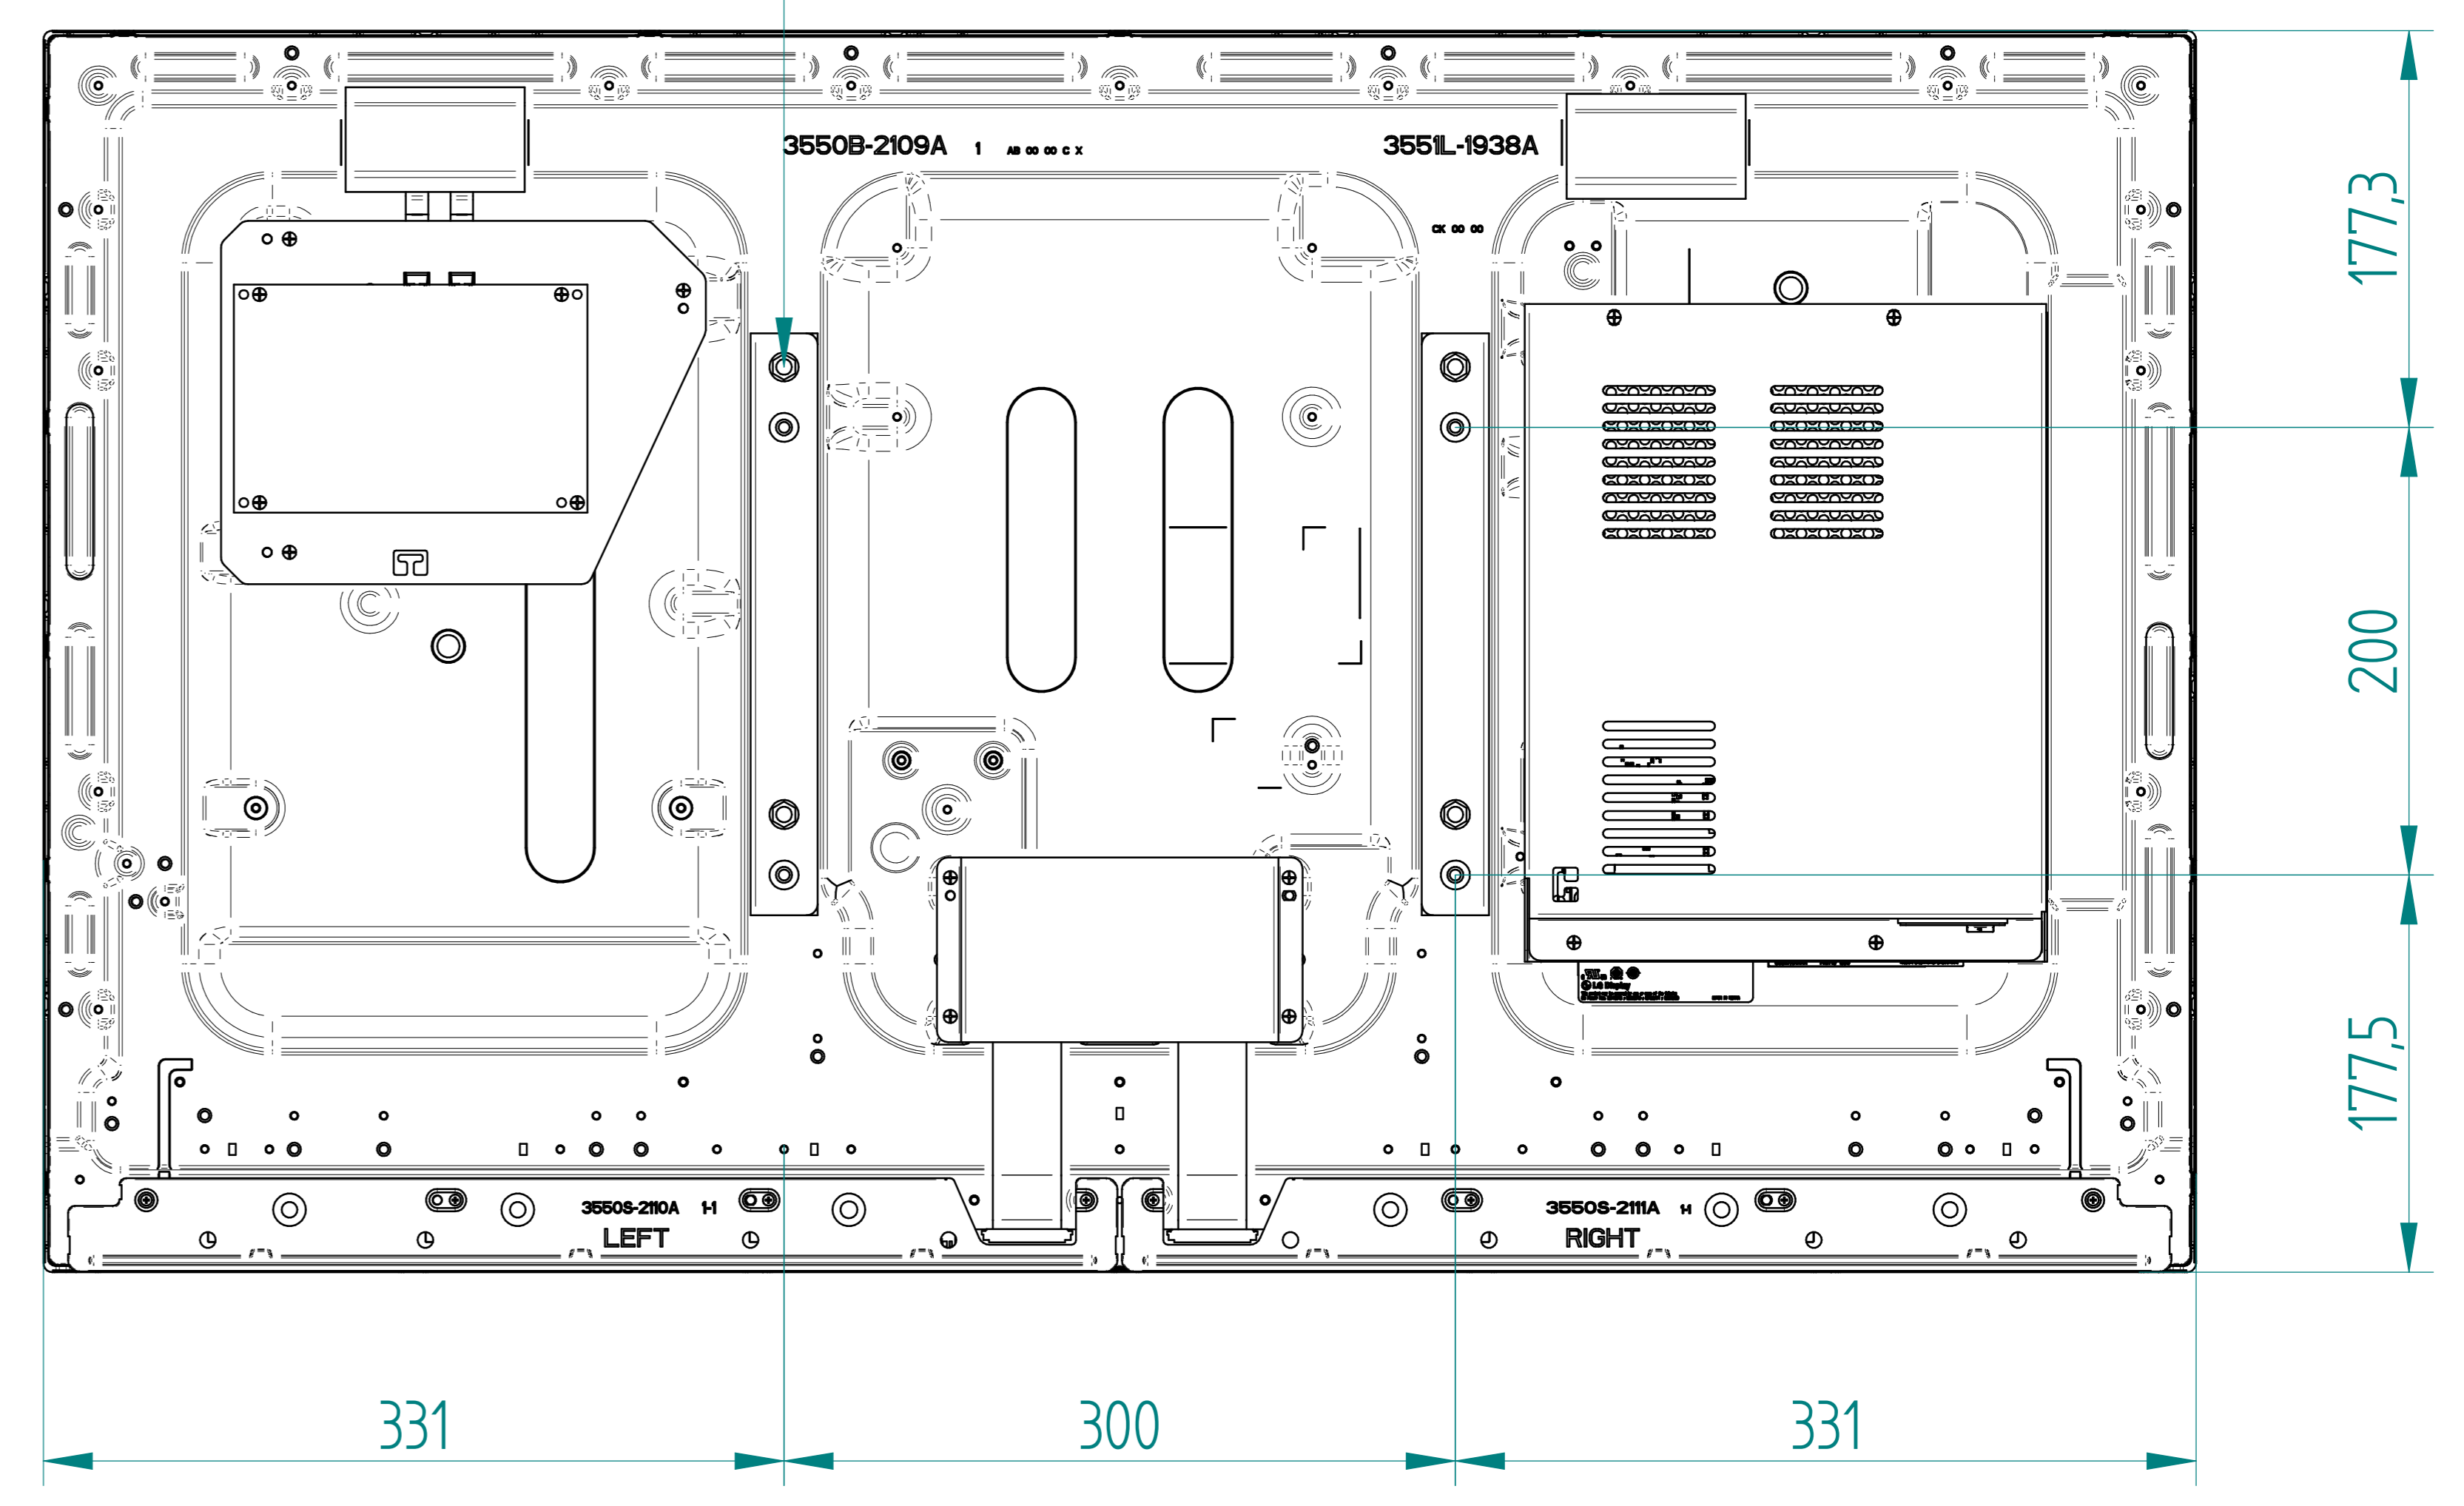

displayhub professional optoelectronics	IL DISEGNO E TUTTI I DIRITTI SONO DI PROPRIETA' DI DISPLAYHUB GmbH DRAWINGS AND ALL RIGHTS RESERVED BY DISPLAYHUB GmbH
<table border="1"> <tr> <th>Rev.</th> <th>Descr.</th> <th>Mod.</th> <th>Aut.</th> <th>Data</th> </tr> <tr> <td> </td> <td> </td> <td> </td> <td> </td> <td> </td> </tr> </table>	<table border="1"> <tr> <td>Material</td> <td> </td> </tr> <tr> <td>Treat. surf.</td> <td> </td> </tr> <tr> <td>Heat treat.</td> <td> </td> </tr> <tr> <td>Treat. temp.</td> <td> </td> </tr> <tr> <td>Coating</td> <td> </td> </tr> </table>	<table border="1"> <tr> <td> </td> <td> </td> <td> </td> <td> </td> </tr> <tr> <td> </td> <td> </td> <td> </td> <td> </td> </tr> <tr> <td> </td> <td> </td> <td> </td> <td> </td> </tr> </table>
LS430LN500V1-000	LITE SYSTEM 431 NC UHD 500NI T	16.09.2022